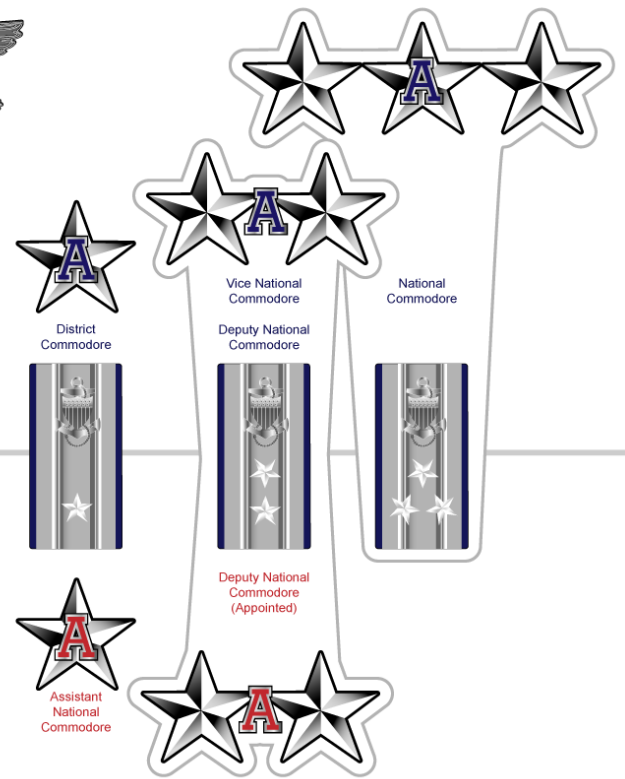

Outwear: Windbreaker, trench coat
Foul Weather Parka (limited)

Socks/Hosiery: Socks are worn with oxfords, hosiery with pumps or flats.

* optional for women

Reviewed, DIR-T, USCGAUX

OPERATIONAL DRESS BLUE

Reviewed, DIR-T, USCGAUX

LIKELY FIRST UNIFORMS

Reviewed, DIR-T, USCGAUX

BLUE BLAZER OUTFIT

Reviewed, DIR-T, USCGAUX

VESSEL EXAMINER POLO

OPERATIONAL POLO

Reviewed, DIR-T, USCGAUX

Member

Vice Flotilla Commander Flotilla Commander Vice Division Commander Division Commander District Chief of Staff District Captain

Elected

Appointed

Flotilla Staff Officer Division Staff Officer Assistant District Staff Officer District Staff Officer District Directorate Chief Deputy National Commodore (Appointed)

National staff Branch Assistant Branch Chief Division Chief Director

Coast Guard unit coordinators

Auxiliary Unit Coordinator (AUC) Auxiliary Sector Coordinator (ASC)

District Commodore Vice National Commodore National Commodore