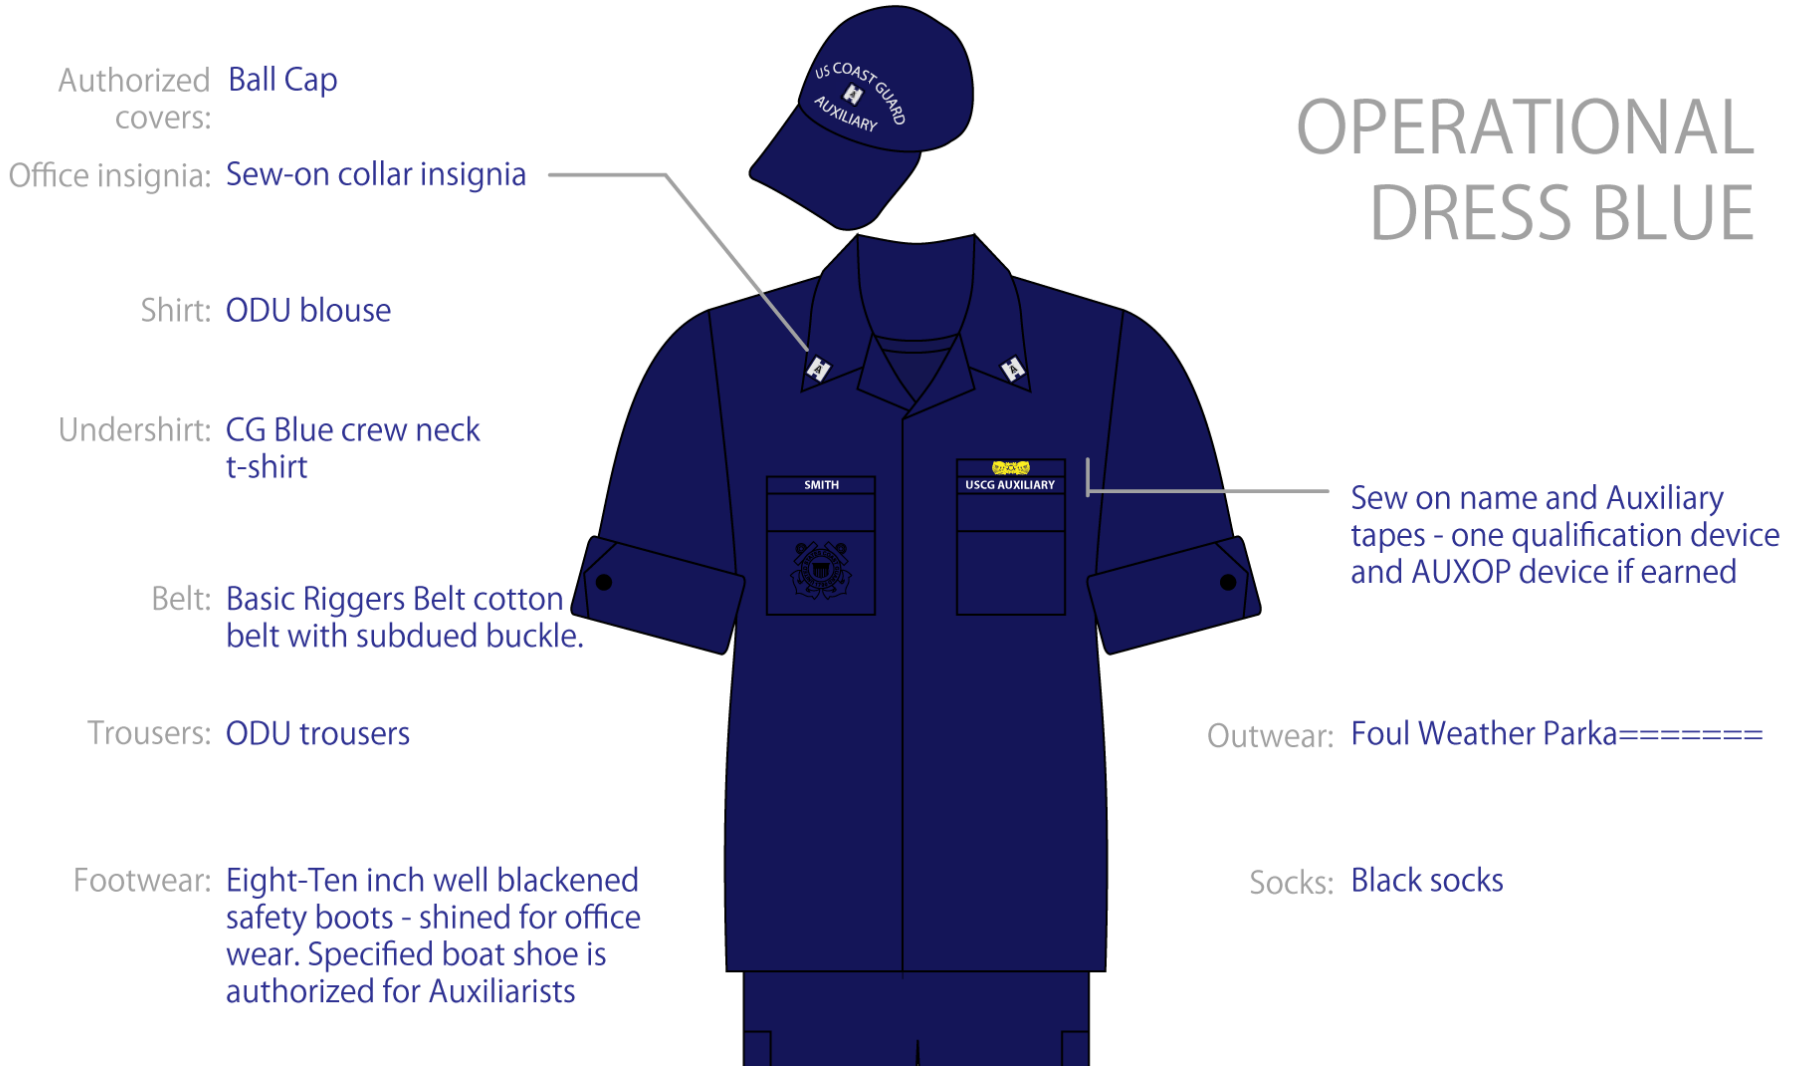

Outwear: Windbreaker, trench coat
Foul Weather Parka (limited)

Socks/Hosiery: Socks are worn with oxfords, hosiery with pumps or flats.

* optional for women

Reviewed, DIR-T, USCGAUX

OPERATIONAL DRESS BLUE

Reviewed, DIR-T, USCGAUX

LIKELY FIRST UNIFORMS

Reviewed, DIR-T, USCGAUX

BLUE BLAZER OUTFIT

Reviewed, DIR-T, USCGAUX

VESSEL EXAMINER POLO

OPERATIONAL POLO

Reviewed, DIR-T, USCGAUX