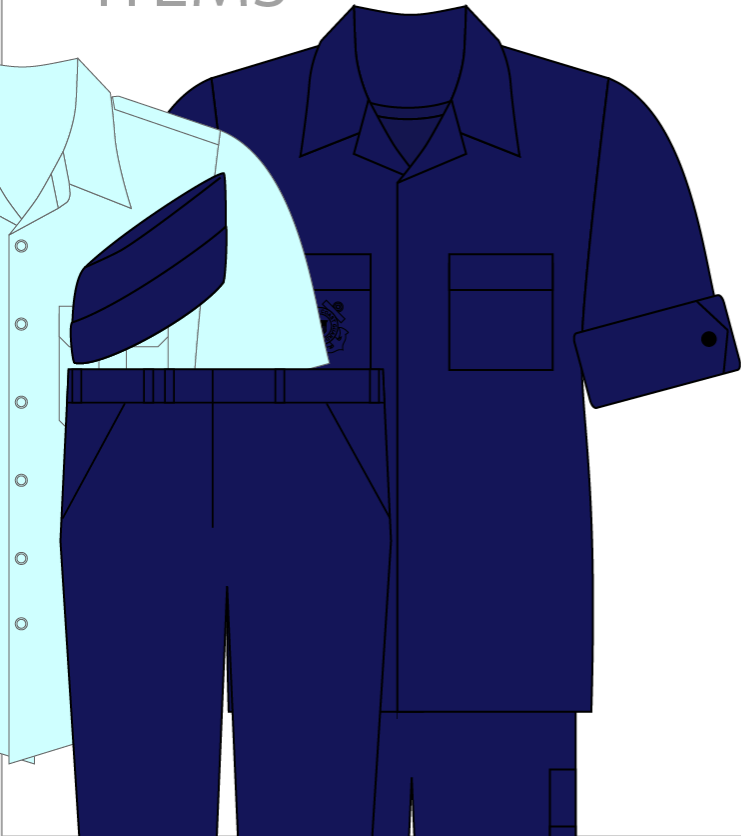

Reviewed, DIR-T, USCGAUX

ODU BALL CAP

Reviewed, DIR-T, USCGAUX

COAST GUARD ITEMS

AUX. UNIQUE ITEMS

MARKET ITEMS

Reviewed, DIR-T, USCGAUX