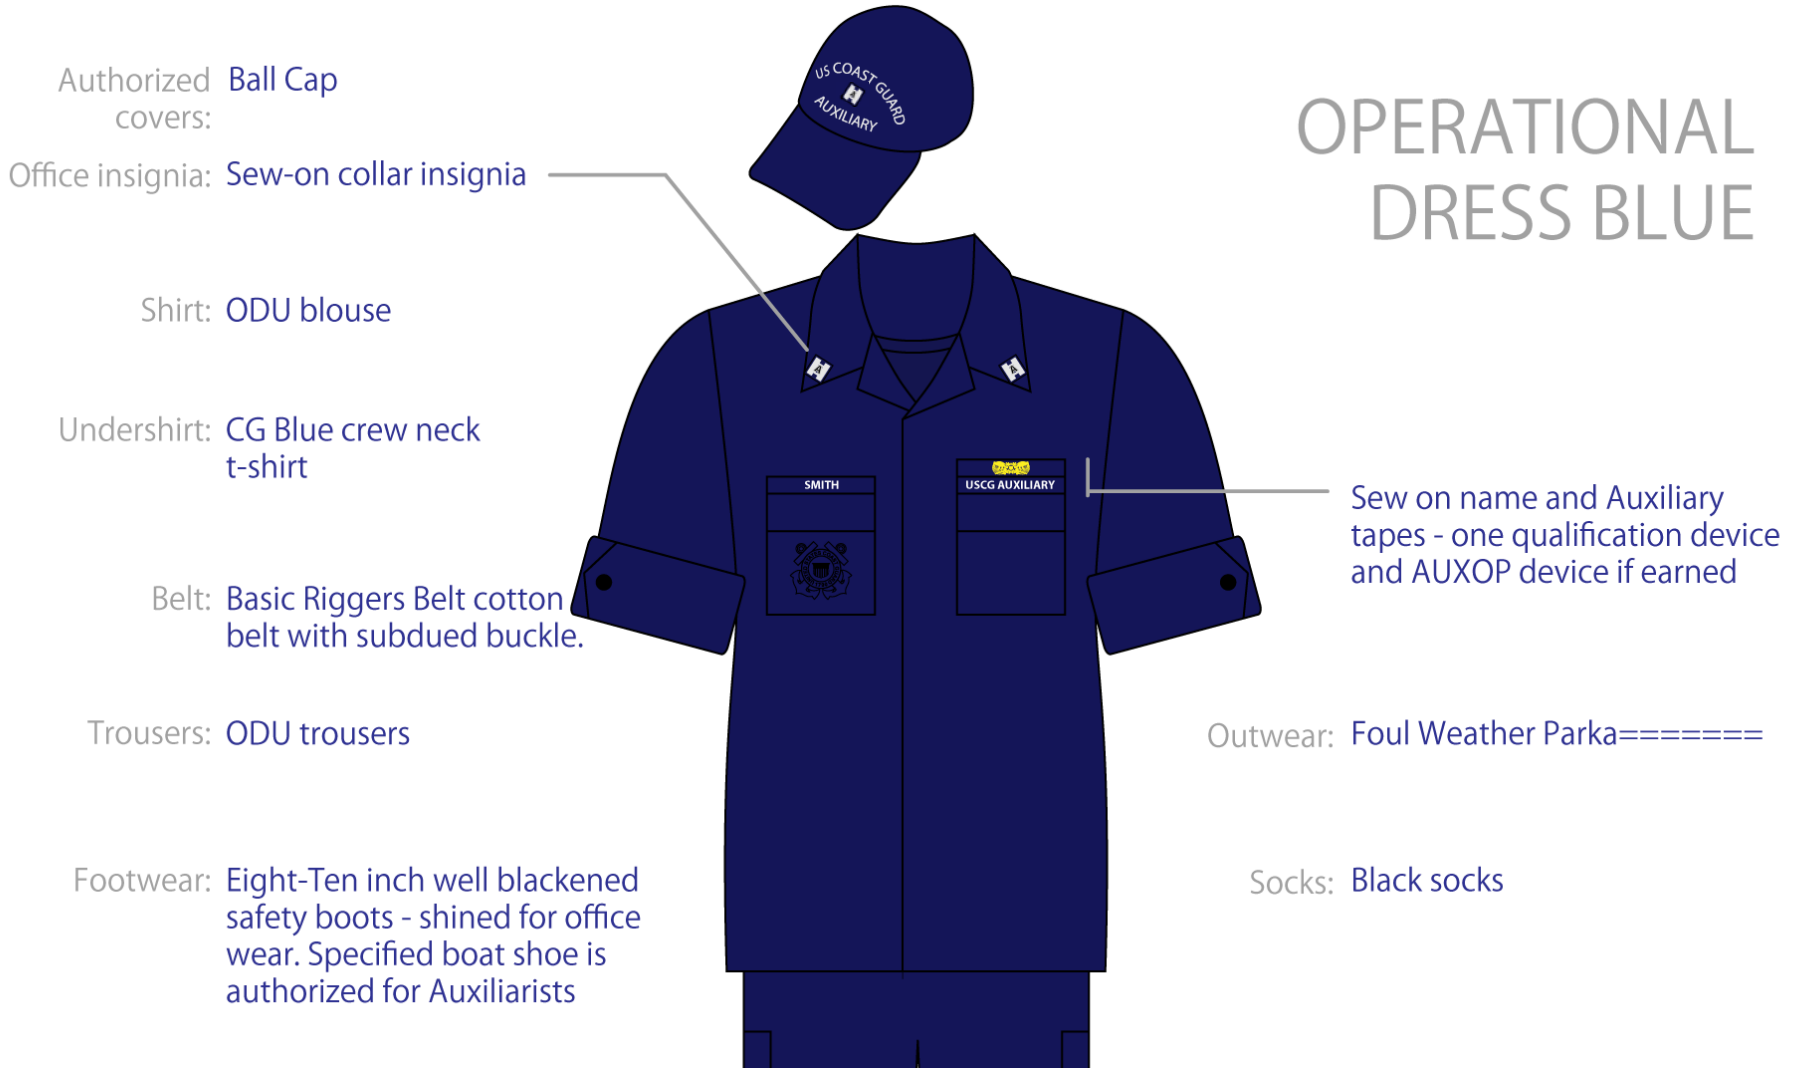

Outwear: Windbreaker, trench coat
Foul Weather Parka (limited)

Socks/Hosiery: Socks are worn with oxfords, hosiery with pumps or flats.

* optional for women

Reviewed, DIR-T, USCGAUX

OPERATIONAL DRESS BLUE