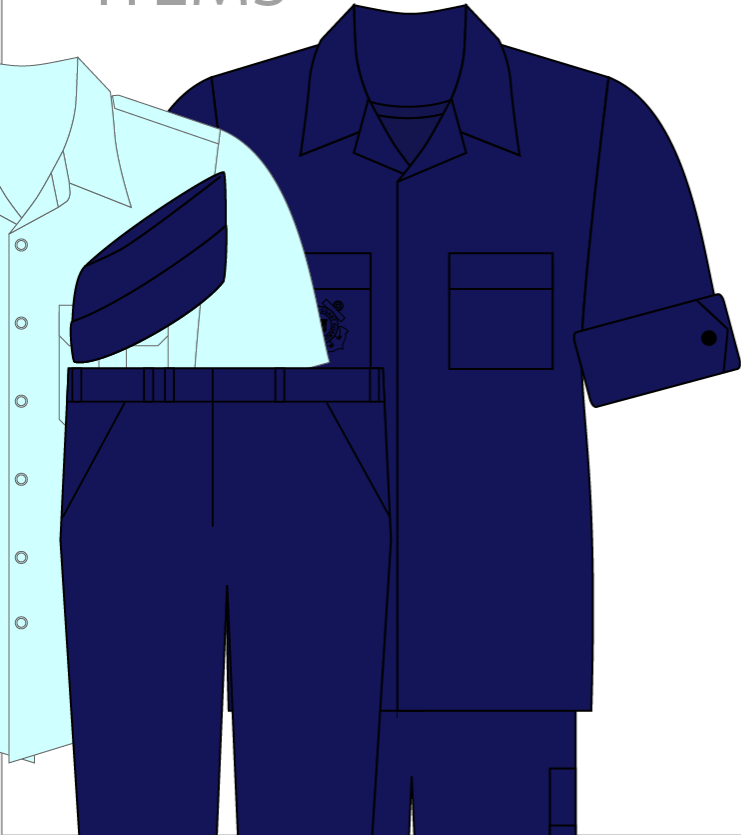

Reviewed, DIR-T, USCGAUX

ODU BALL CAP

Reviewed, DIR-T, USCGAUX

COAST GUARD ITEMS

AUX. UNIQUE ITEMS

MARKET ITEMS

Reviewed, DIR-T, USCGAUX